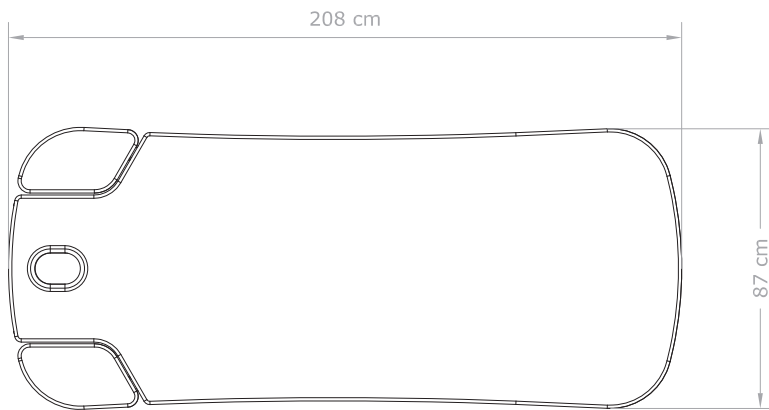

Keid Warm

sonia®
BEAUTY CONCEPT

→
TECHNICAL DATA SHEET

→
REF. HZ-3361A-5H
ELECTRIC SPA BED WITH
HEATING

TECHNICAL FEATURES

Length:	208 cm
Width:	87 cm
Height:	67-87 cm
Foam thickness:	18 cm
Weight:	154 kg
Max. Load:	200 kg
Power:	135 W
Frequency:	50/60 Hz
Voltage:	220-240 V
Motors:	4
Upholstery:	PU ● ○
Wood:	● ○

CERTIFICATIONS

- 2014/30/EU Electromagnetic Compatibility
- 2014/35/EU Low Voltage Directive

MOTOR FUNCTIONS

- Height with 2 motors (flat position): 67-87 cm
- Backrest 60° inclination
- Footrest inclination

MANUAL FUNCTIONS

- Adjustable armrest

INCLUDES

- Heating
- Hand controller
- Breather hole
- Memory positions
- Wardrobe with 2 sliding doors
- 3 power outlets to connect accessories or work tools

ACCESSORIES

- Bed Cover

Keid Warm

→
TECHNICAL DATA SHEET

sonia®
BEAUTY CONCEPT

→
REF. HZ-3361A-5H
ELECTRIC SPA BED WITH
HEATING

KG 200 kg
max