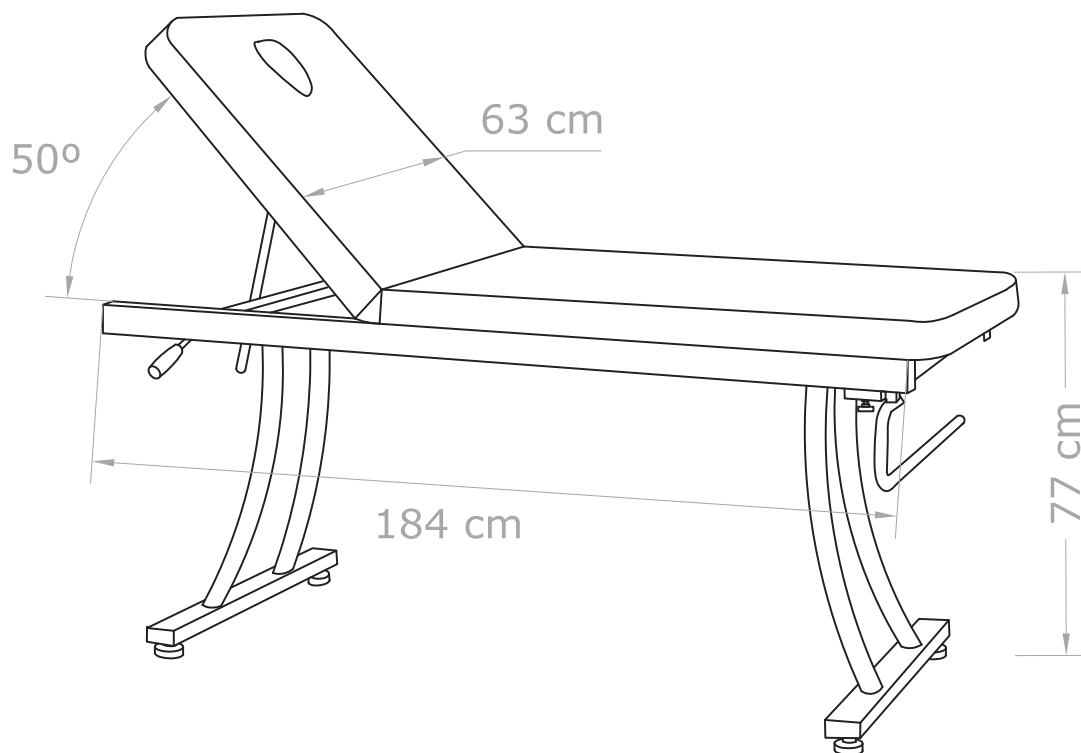

Mulip

→
TECHNICAL DATA SHEET

vibbel

→
REF. HZ-3328
FIXED MASSAGE BED

KG 150 kg
max