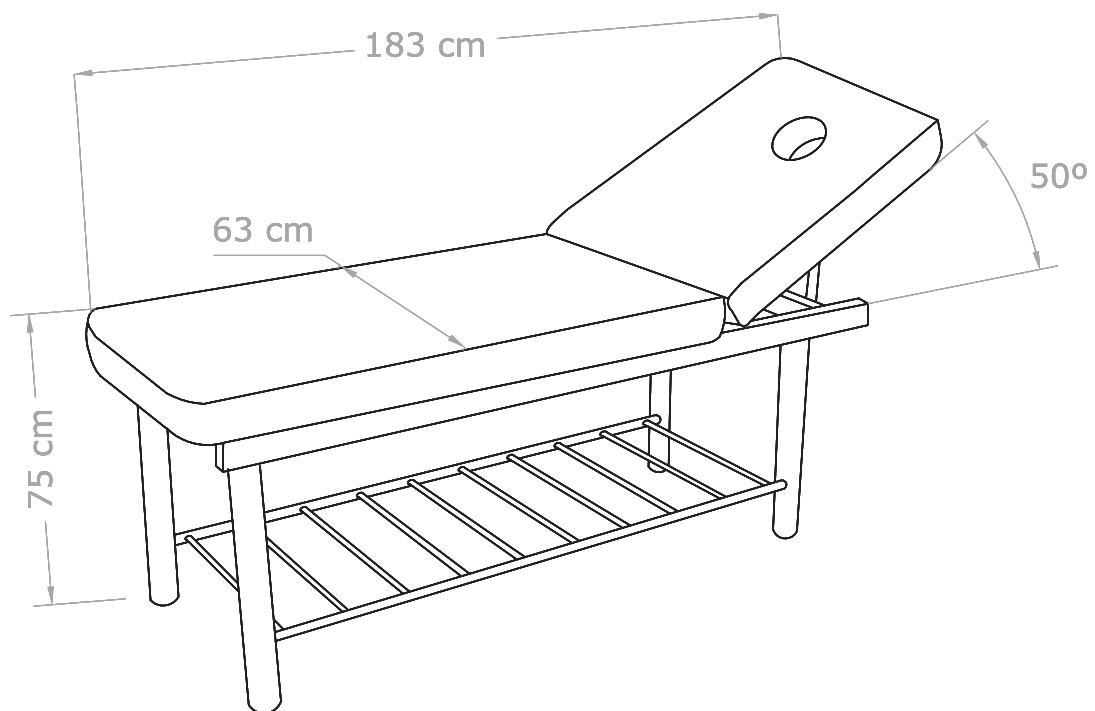

Sirp

→
TECHNICAL DATA SHEET

vibbel

→
REF. HZ-3277A
FIXED MASSAGE BED

KG 150 kg
max

DDUUEETT®

C Font de la Ventaiola, 1-3 · NAU 3 BIS
08670 Navàs · Barcelona
T +34 937378102
www.dduueett.com